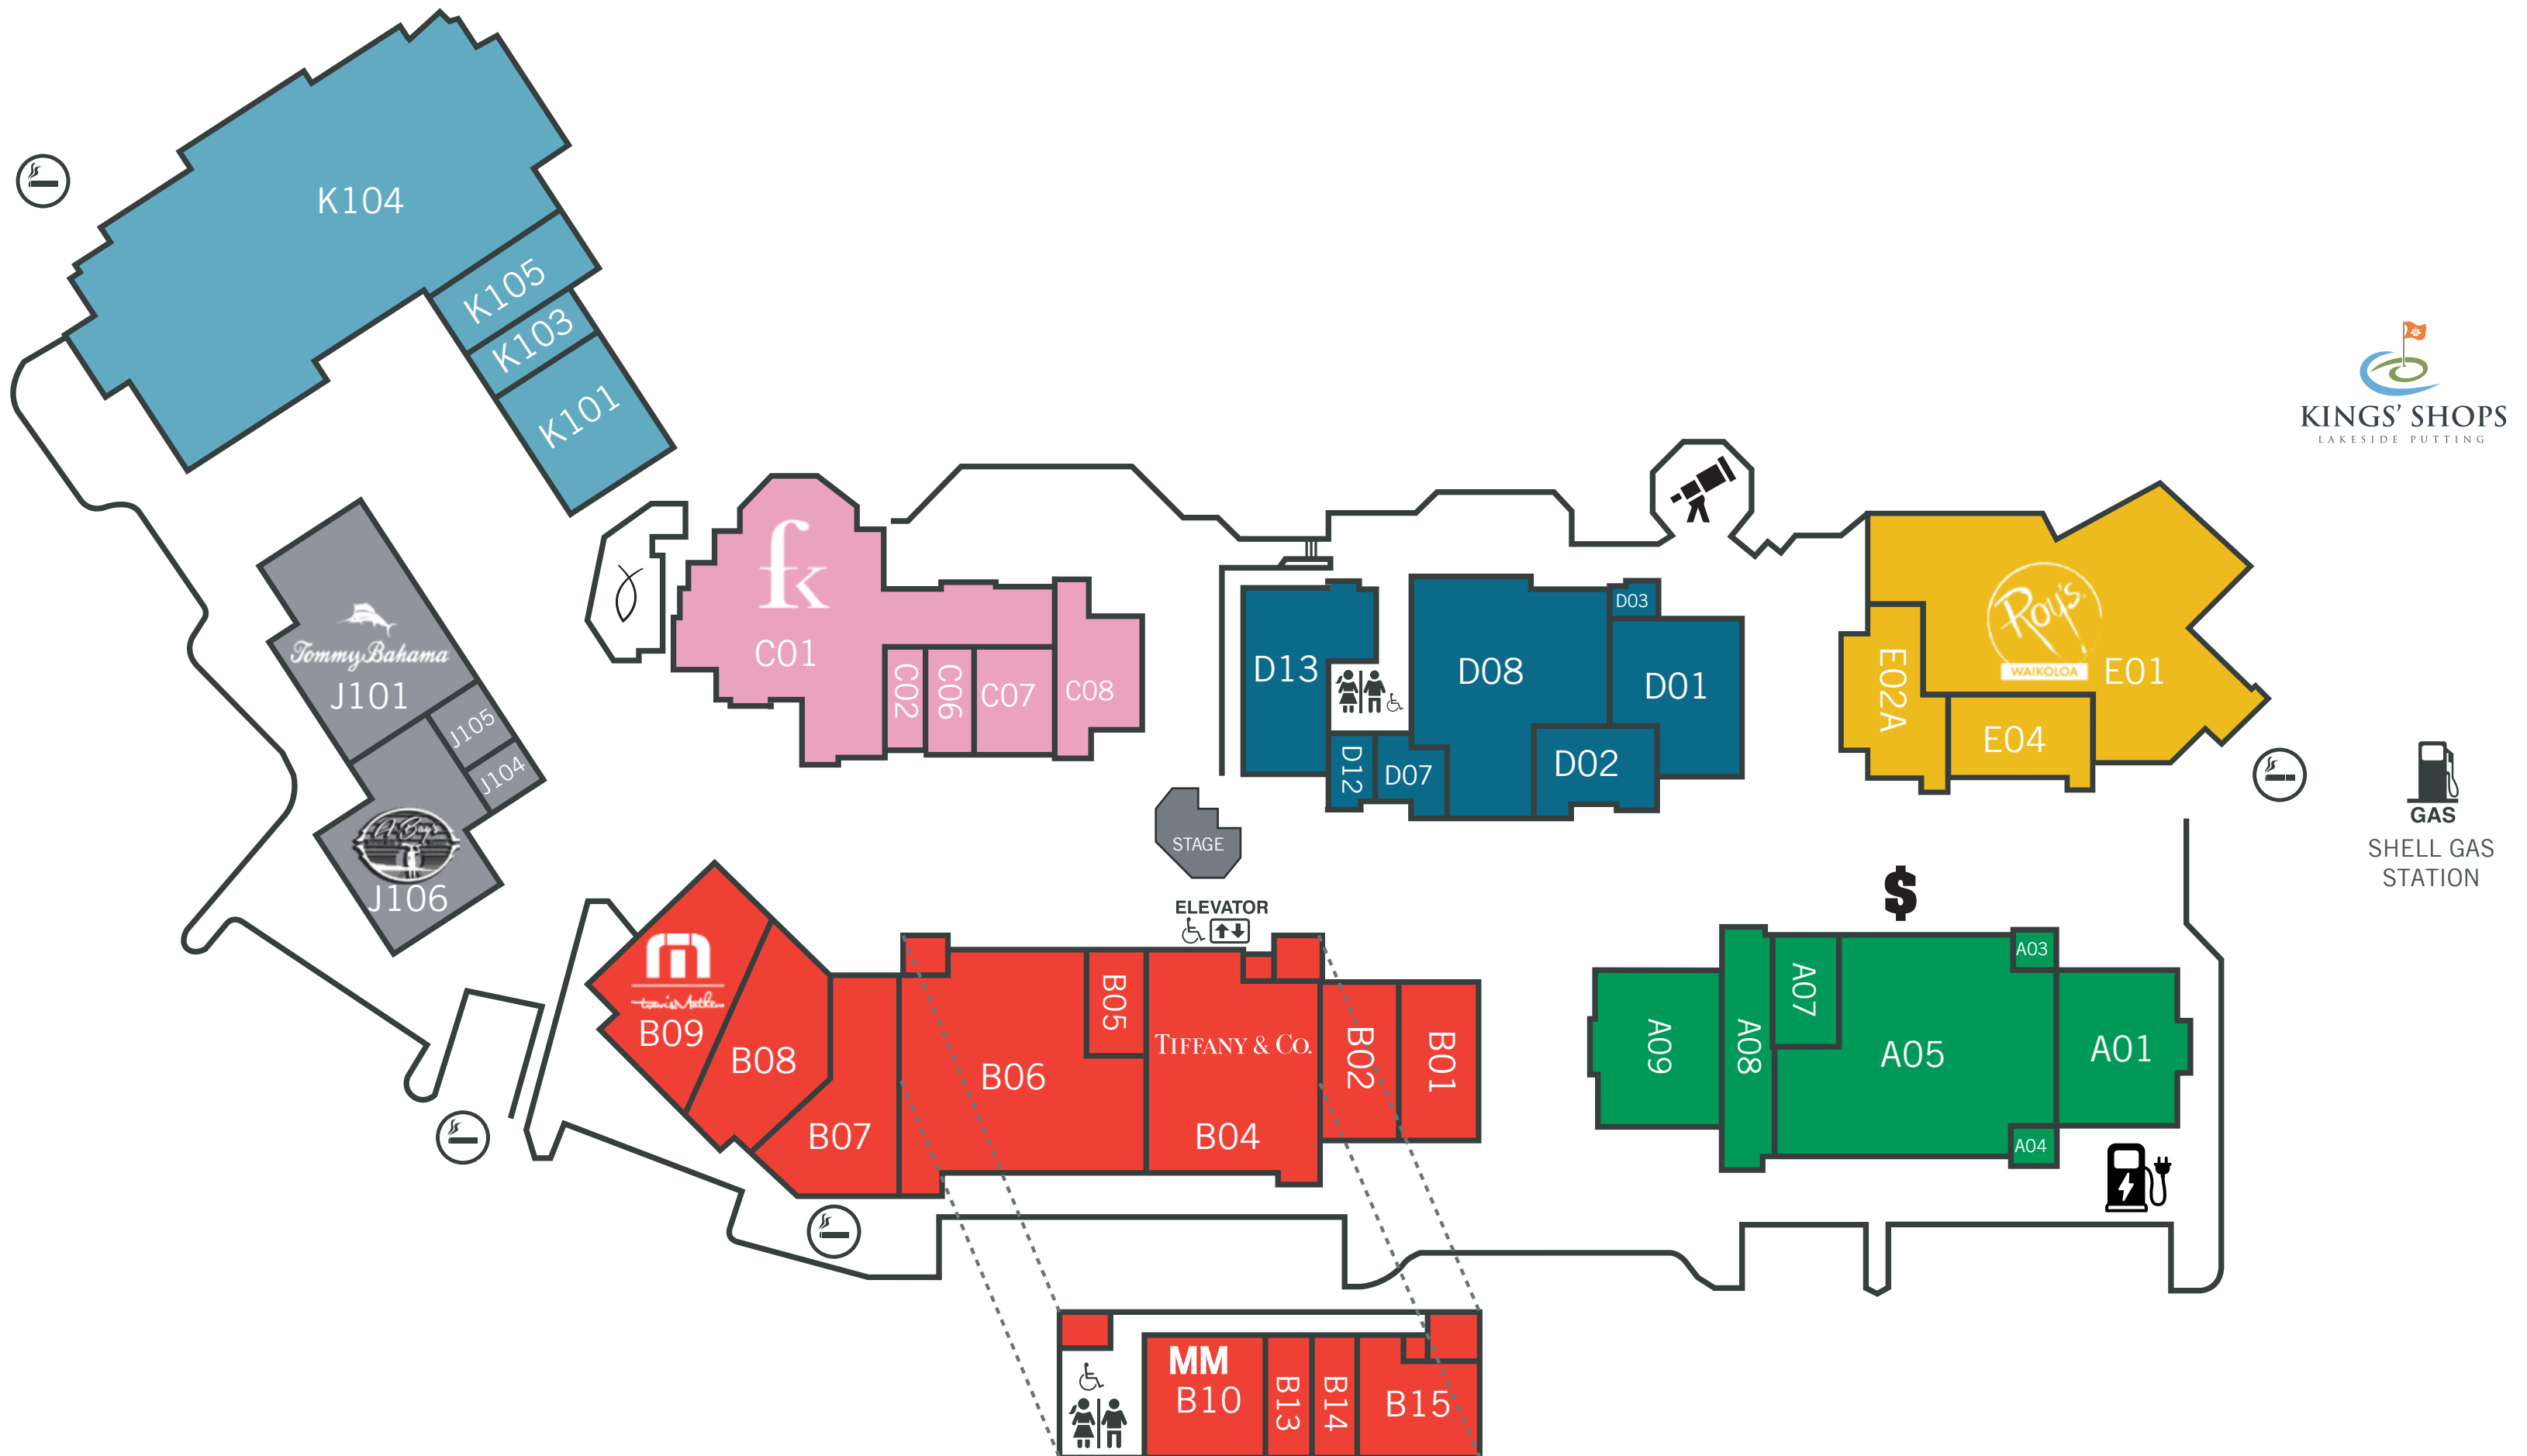

# WHERE YOU BELONG

## ENTERTAINMENT

Kings' Shops Lakeside Putting

## APPAREL

- D13 Crazy Shirts
- E02A Honolulu Surf Co.
- C08 Jams World
- B05 Noa Noa
- B08 Rip Curl
- J101 Tommy Bahama
- D01 Tori Richard
- B09 TravisMathew

## LEGEND

- Shell Gas Station
- ATM
- Restrooms
- Handicap Accessible
- Designated Smoking Area
- Elevator
- MM Mall Management Office
- Observation Tower
- Electric Vehicle Charging Station
- Koi Pond